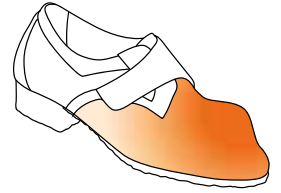

Klettverschlusschuhe

Shoes with hook and loop fastener